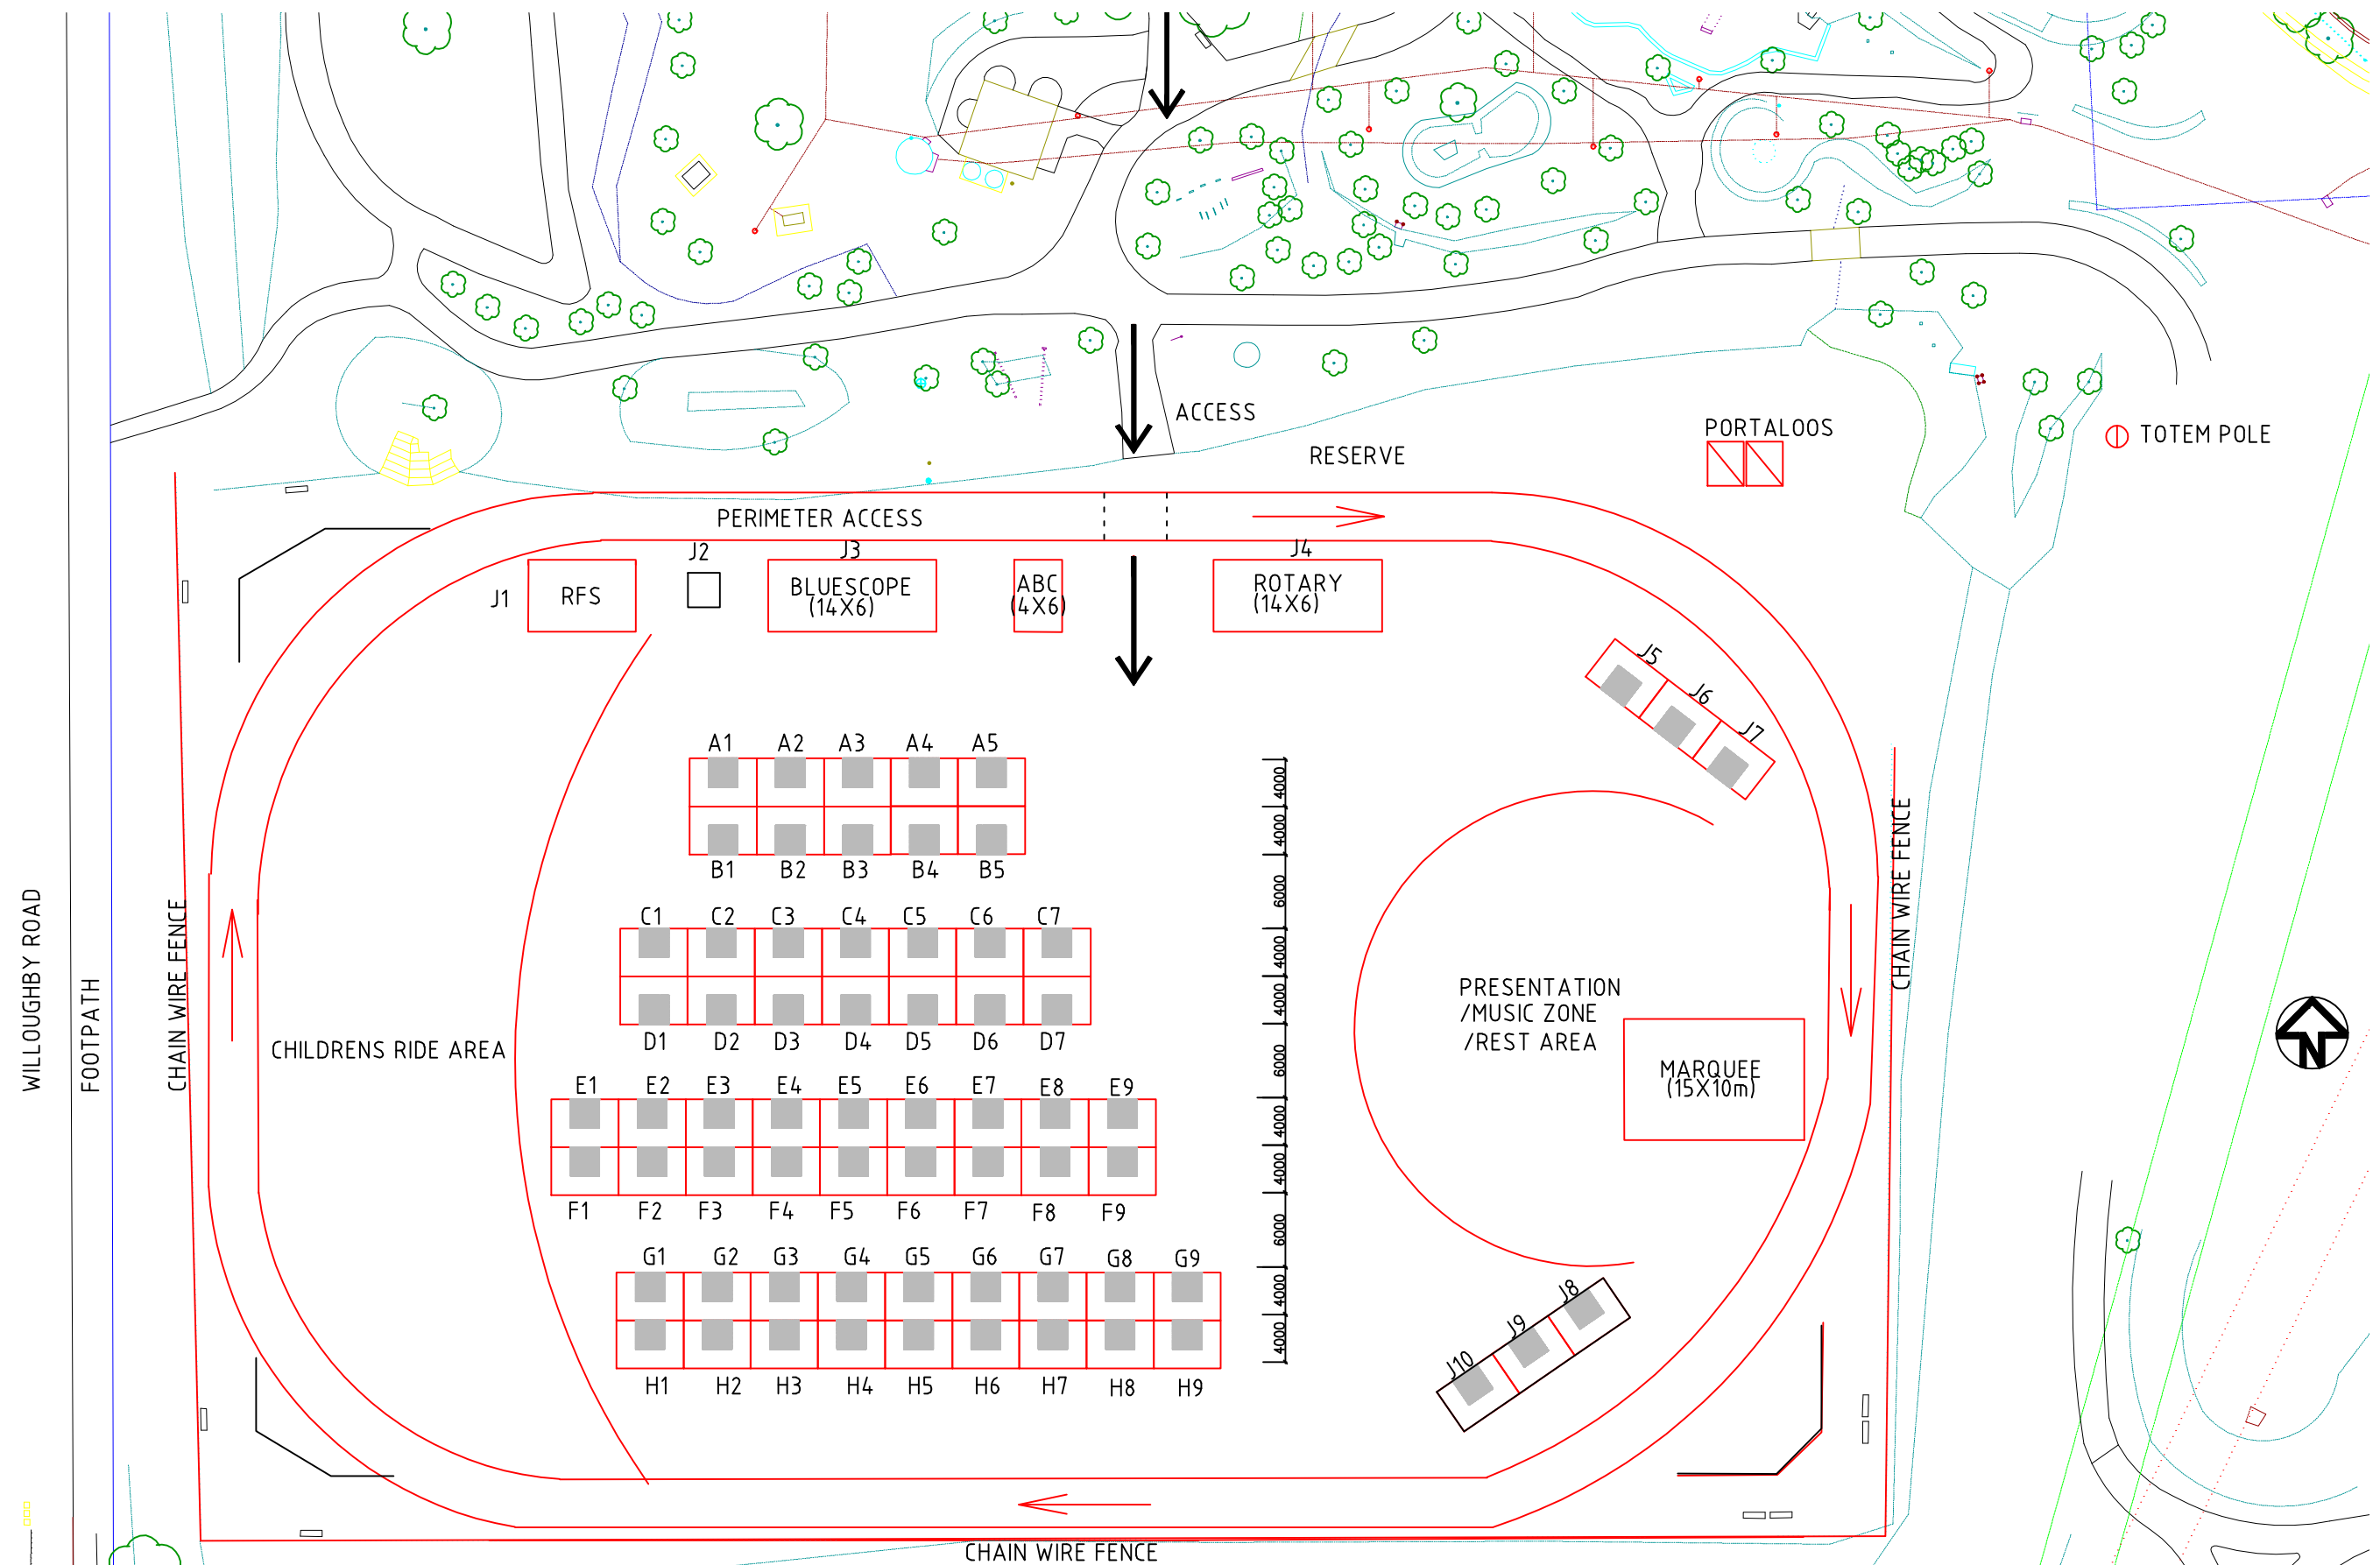

ACCESS FROM SMALL STREET

**BICENTENNIAL PARK SITE PLAN -NORTHSIDE GARDEN FAIR - NORTHBRIDGE ROTARY-2008**